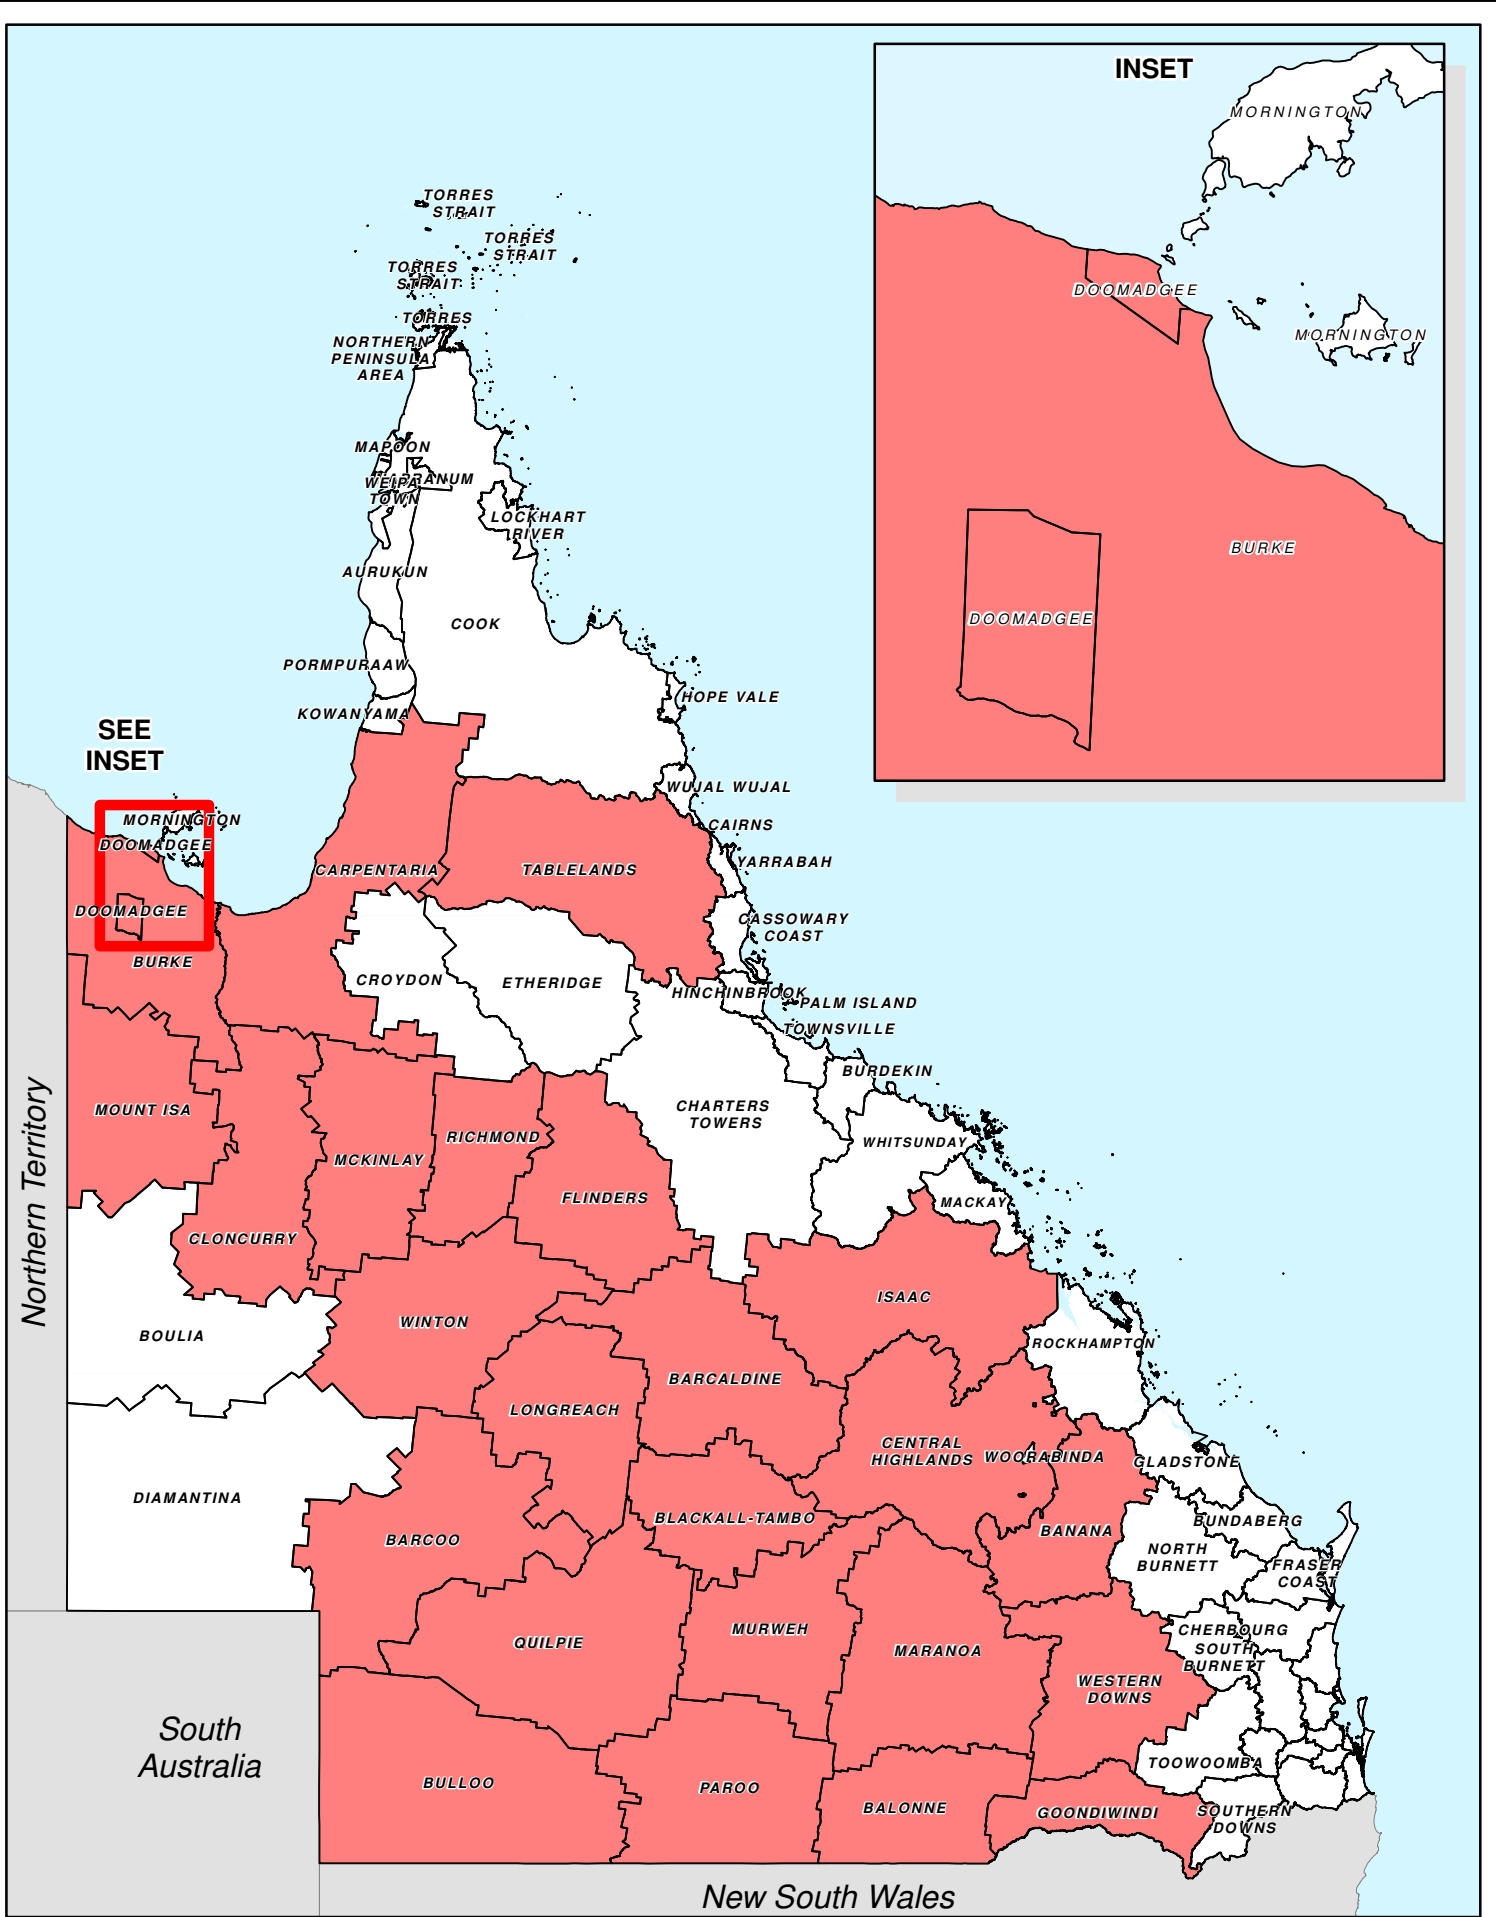

NDRRA Activations as at 1700 hrs, 29/02/2012
Western Queensland Tropical Low
27 January - February 2012

Local Government Area
 NDRRA Activated Local Government Area

Map Produced: 29/02/2012
W:\Operations\2012\2012_02_Flooding
\NDRRA\NDRRA_29022012.pdf

Scale at A4: 1:10,000,000
0 75 150 300
Kilometres
Note: Grid co-ordinates are shown as decimal degrees.